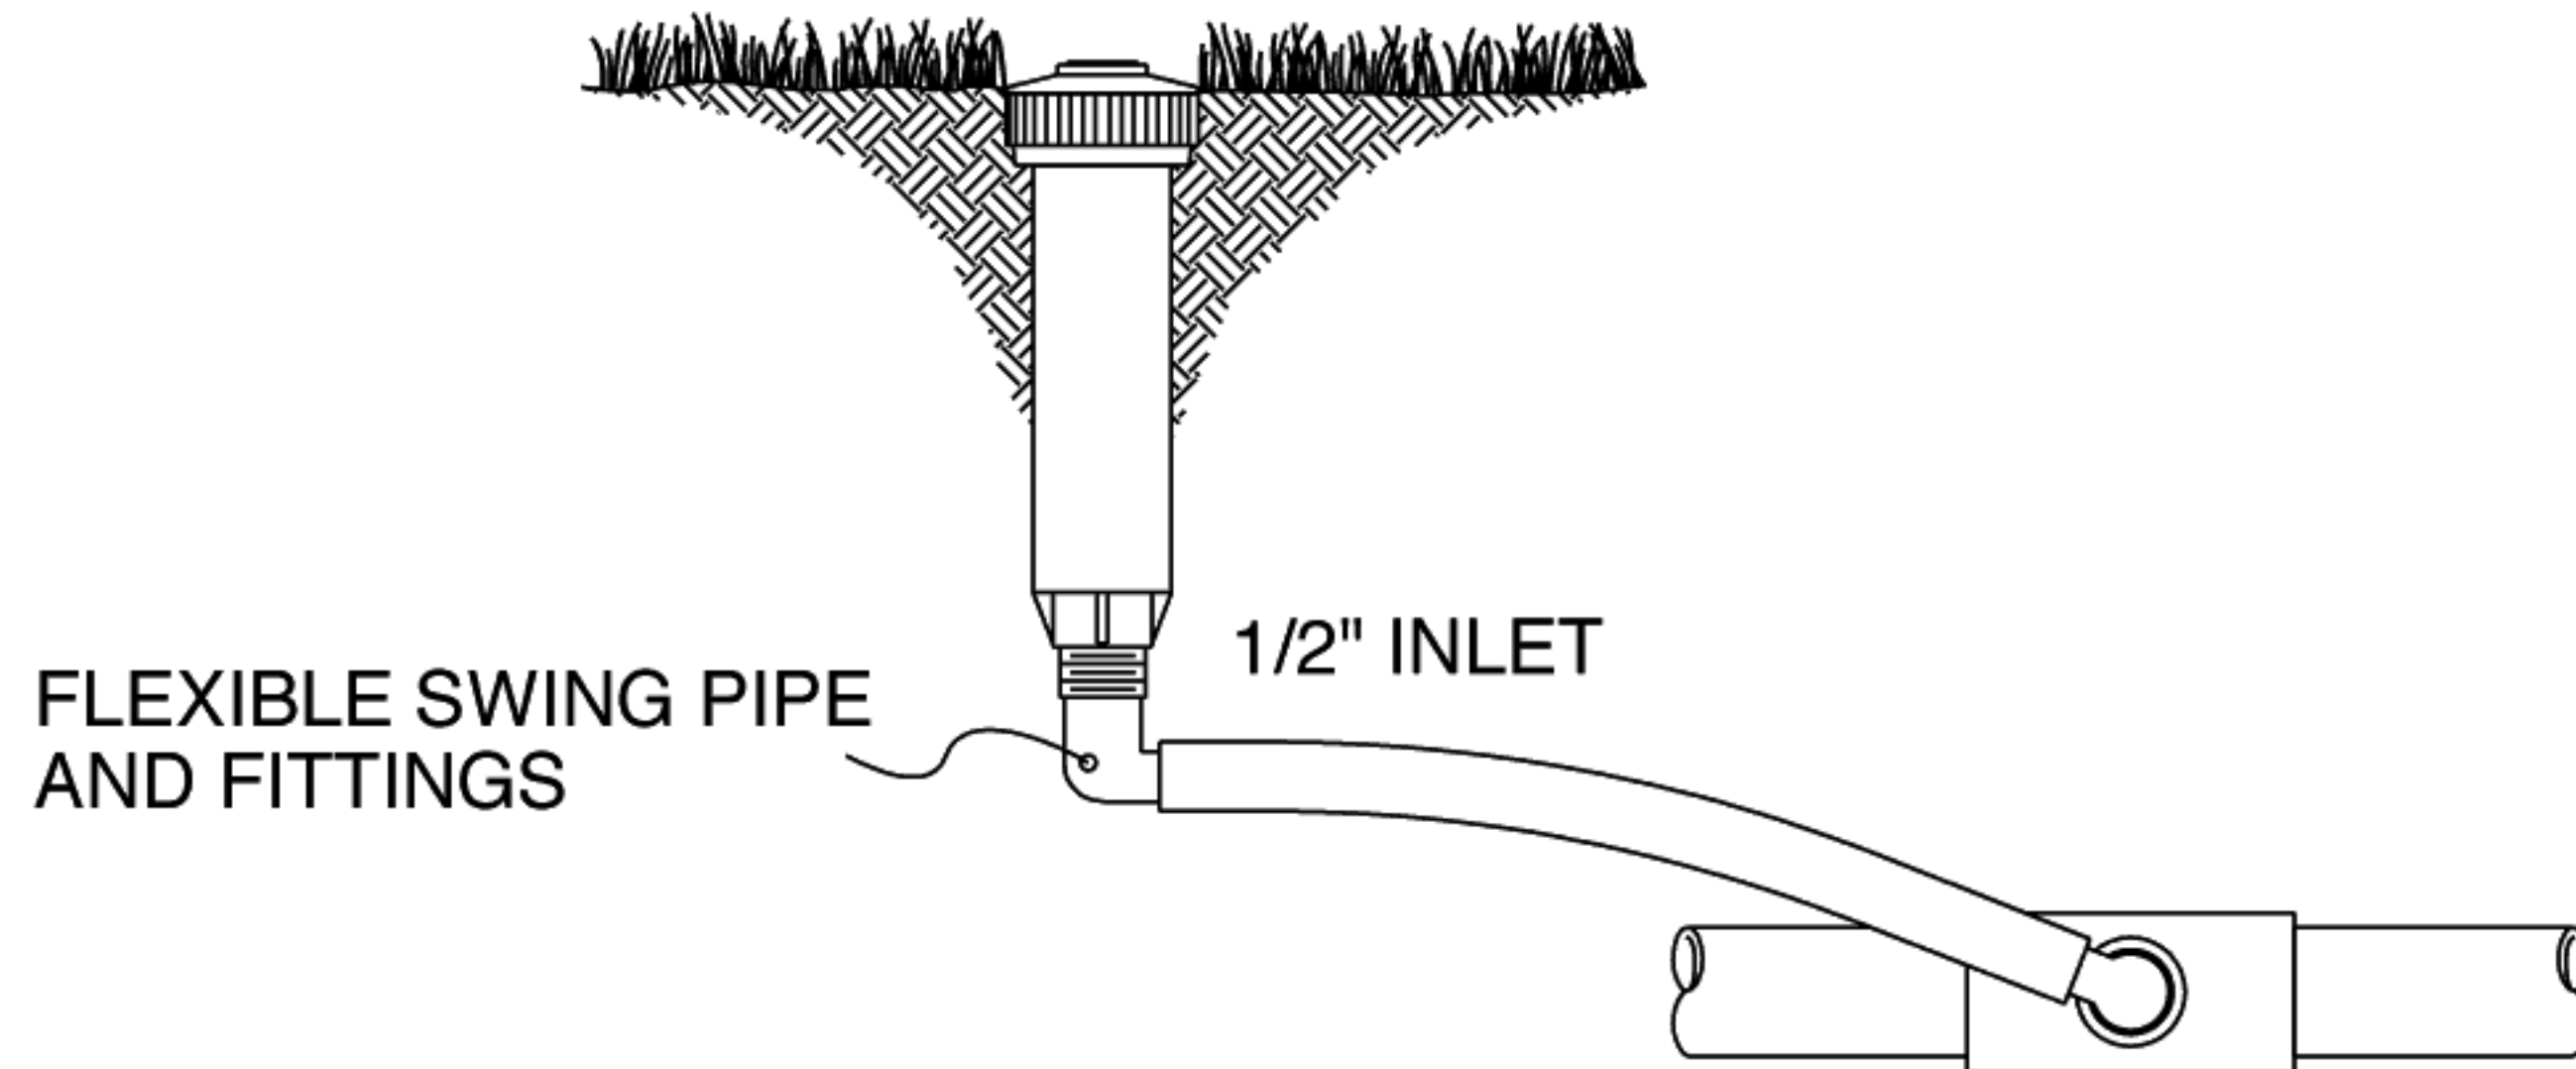

## SPRAY HEAD SPRINKLERS, POP-UP

MODELS 6302, 6304, 6306, 6312, 6404-ADV, 6406-ADV, 6412-ADV

POP-UP SPRAY HEAD - FLEXIBLE SWING PIPE

**NELSON**<sup>®</sup>

---