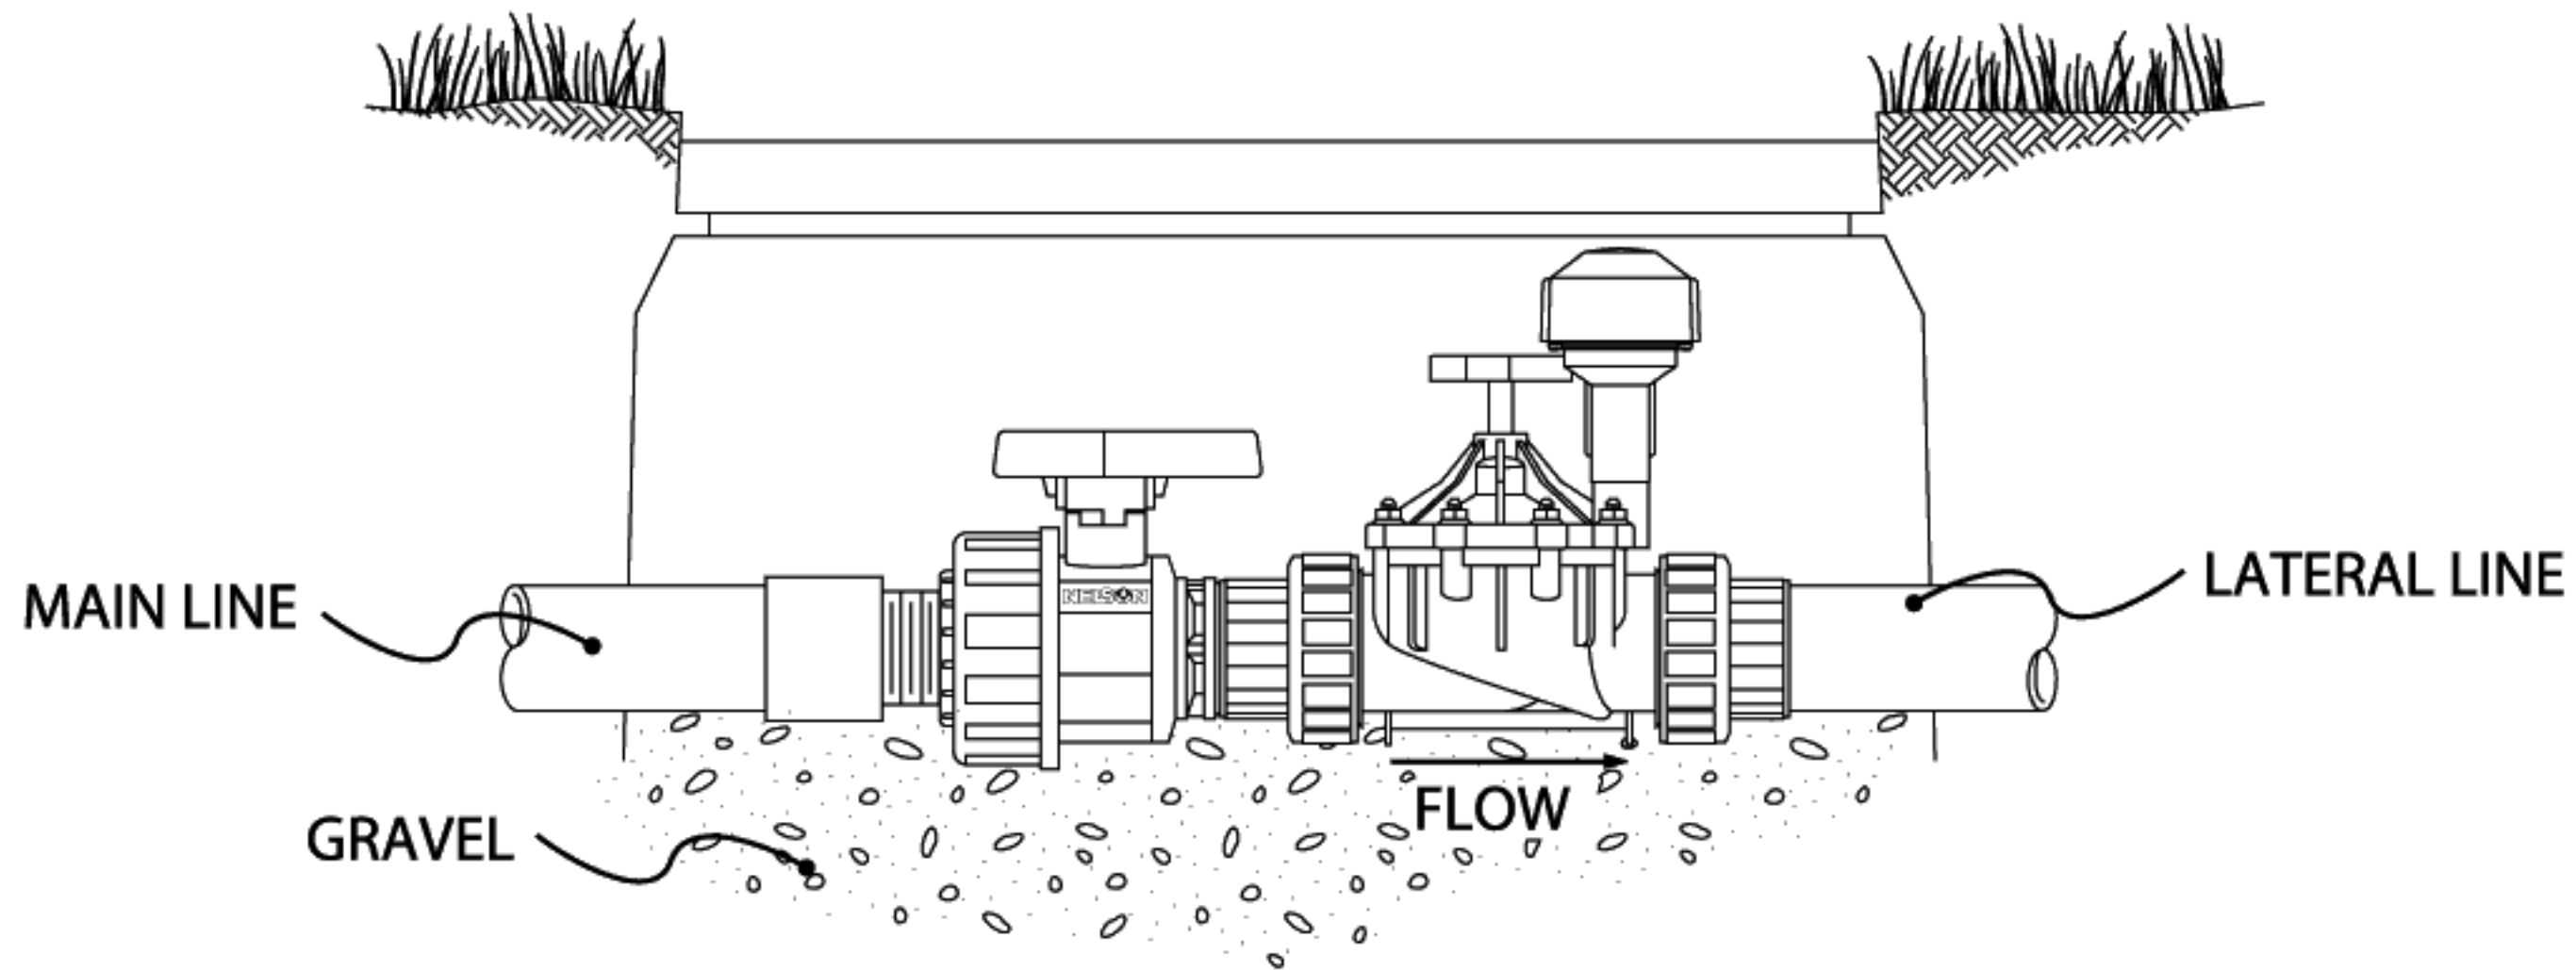

SOLORAIN™

MODEL 8014/8014SR on a 9502 VALVE (1½" and 2") with
9502 SERIES ISOLATION BALL VALVE

GLOBE VALVE - STANDARD INSTALLATION

NELSON
