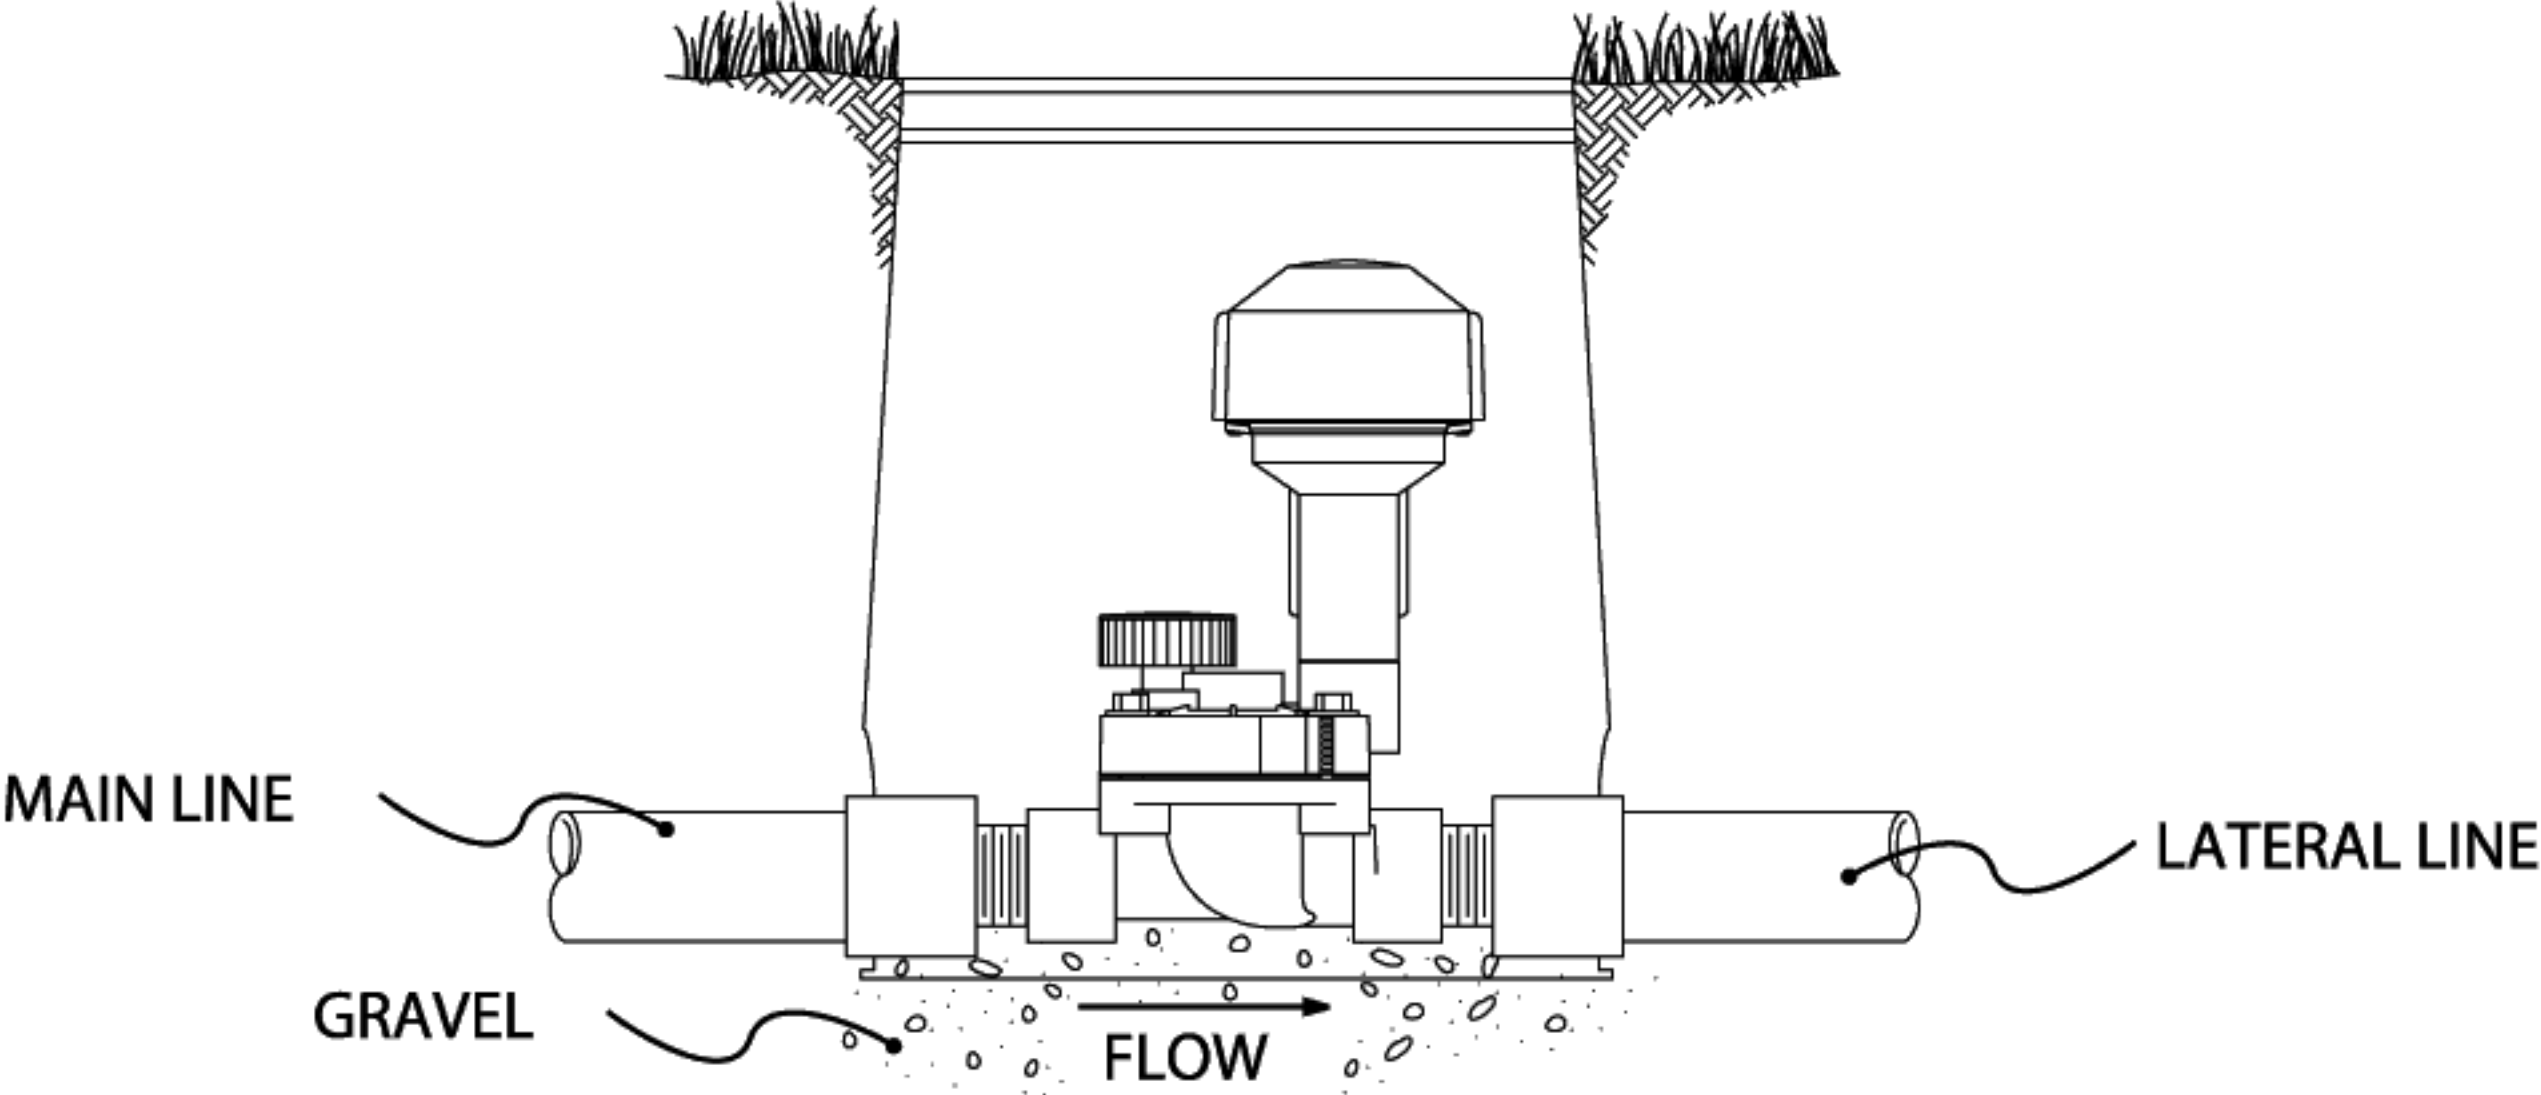

SOLORAIN™

MODEL 8014/8014SR on a 7901/7916 & 7911/1917 (1") VALVE
GLOBE VALVE - STANDARD INSTALLATION

NELSON®
