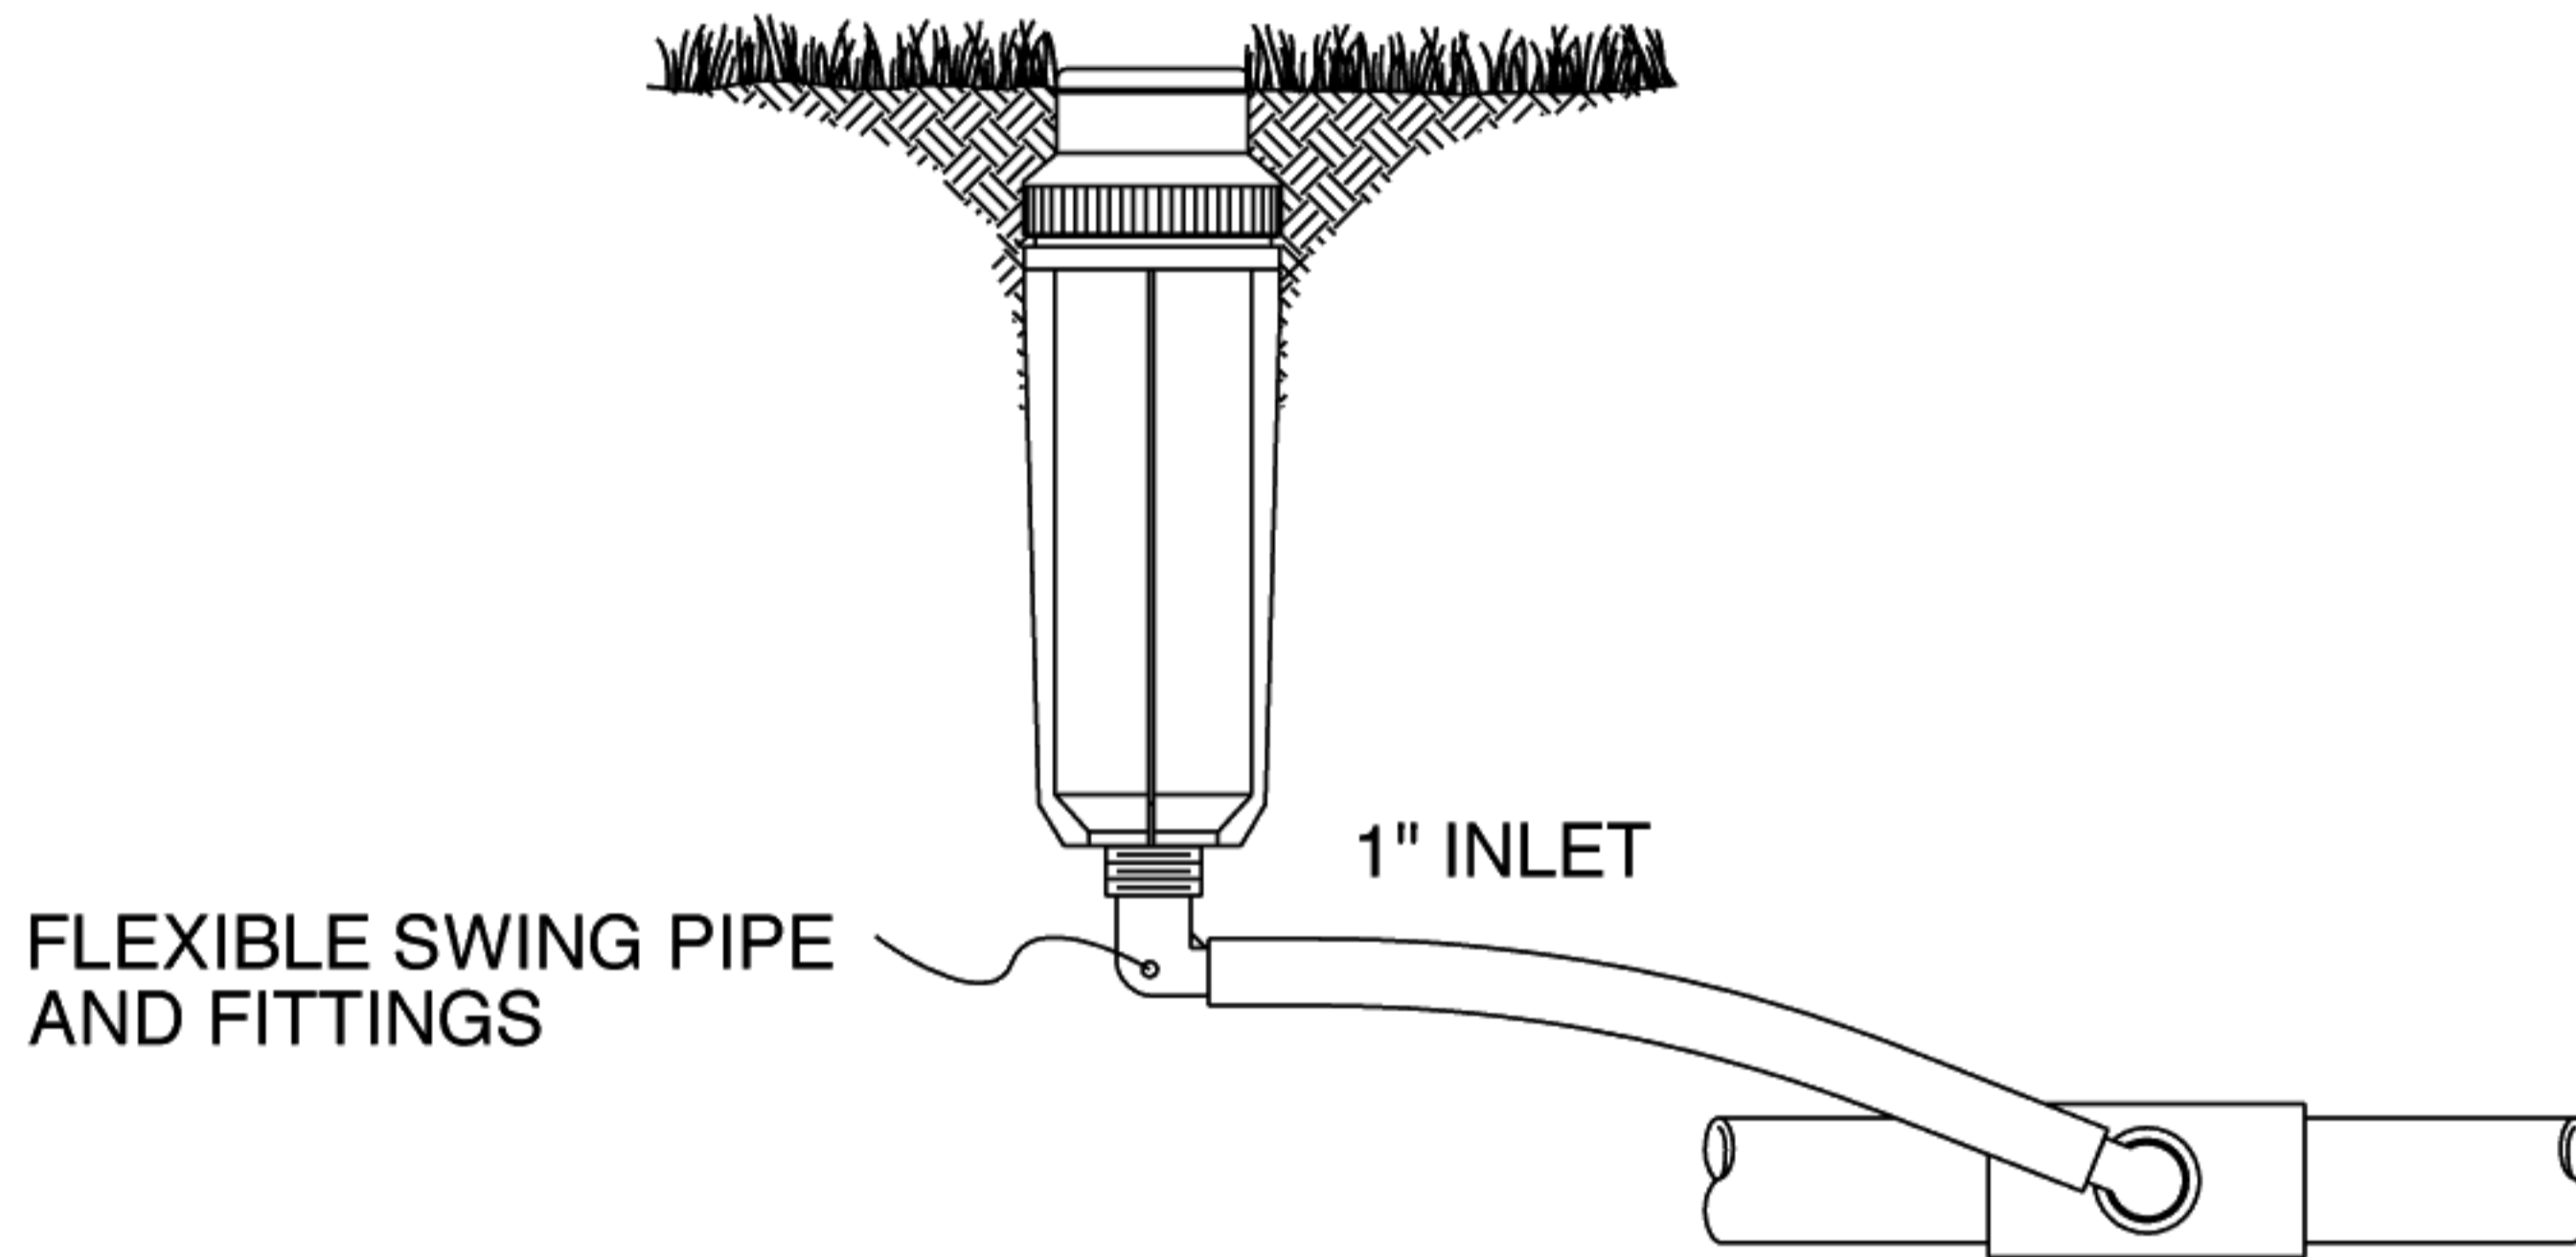

# GEAR DRIVE SPRINKLERS, POP-UP

MODELS 6500-ADV, 6503-ADV, 6505-ADV

POP-UP GEAR DRIVE - FLEXIBLE SWING PIPE

**NELSON**<sup>®</sup>

---